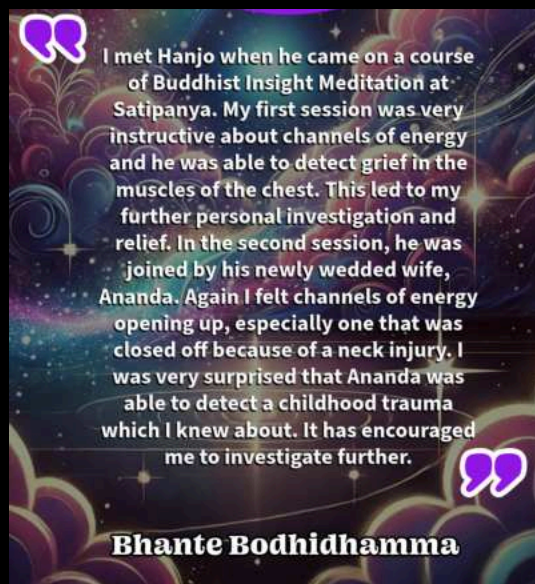

TESTIMONIALS

Are you ready to be the next recipient of these powerful outcomes, and get featured as a crystal monster for Crystallization Culture?

READY TO CLAIM YOUR HIGHEST POTENTIAL? BOOK YOUR CALL NOW!